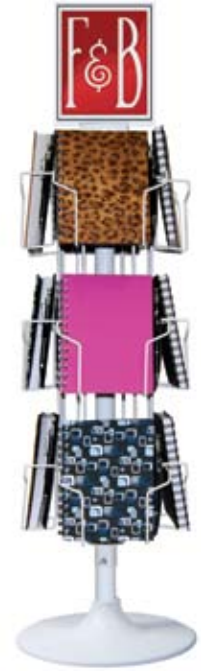

Elite Journals

Elite Journals - 5" x 7",
European textured cover,
200 lined pages; back cover
features an elastic pen loop
with pen. Minimum 6 per
design.

99-150 Journal Spinner
Program Includes 12 designs,
4 Journals per design (Spinner
Offset: 3 Journals, Countertop
Spinner:
12" x 12" x 40"

01-150-06 Urban Blues

01-150-07 Charcoal Scrambler

01-150-08 Navy Scrambler

01-150-01 Metallic Leopard

01-150-02 Amaretto

01-150-04 Fuschia

01-150-10 Silver

01-150-11 Gold

01-150-12 Graphite

01-150-17 Kelly Green

01-150-15 Powder Pink

01-150-13 Midnight Diamond

01-150-16 Vibrant Red

01-150-09 Maple Woodgrain

01-150-03 Deep Mocha

01-150-05 Tangerine

01-150-14 Pearl White