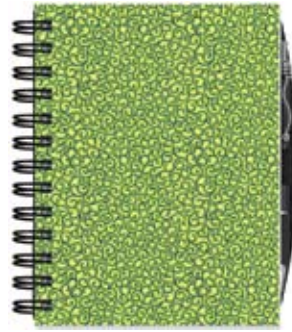

Elite Journals

Elite Journals - 5" x 7",
European textured cover,
200 lined pages; back cover
features an elastic pen loop
with pen. Minimum 6 per
design.

99-150 Journal Spinner
Program Includes 12 designs,
4 Journals per design (Spinner
Offset: 3 Journals, Countertop
Spinner:
12" x 12" x 40"

01-150-06 Urban Blues

01-150-07 Charcoal Scrambler

01-150-08 Navy Scrambler

01-150-01 Metallic Leopard

01-150-02 Amaretto

01-150-04 Fuschia

01-150-10 Silver

01-150-11 Gold

01-150-12 Graphite

01-150-17 Kelly Green

01-150-15 Powder Pink

01-150-13 Midnight Diamond

01-150-16 Vibrant Red

01-150-09 Maple Woodgrain

01-150-03 Deep Mocha

01-150-05 Tangerine